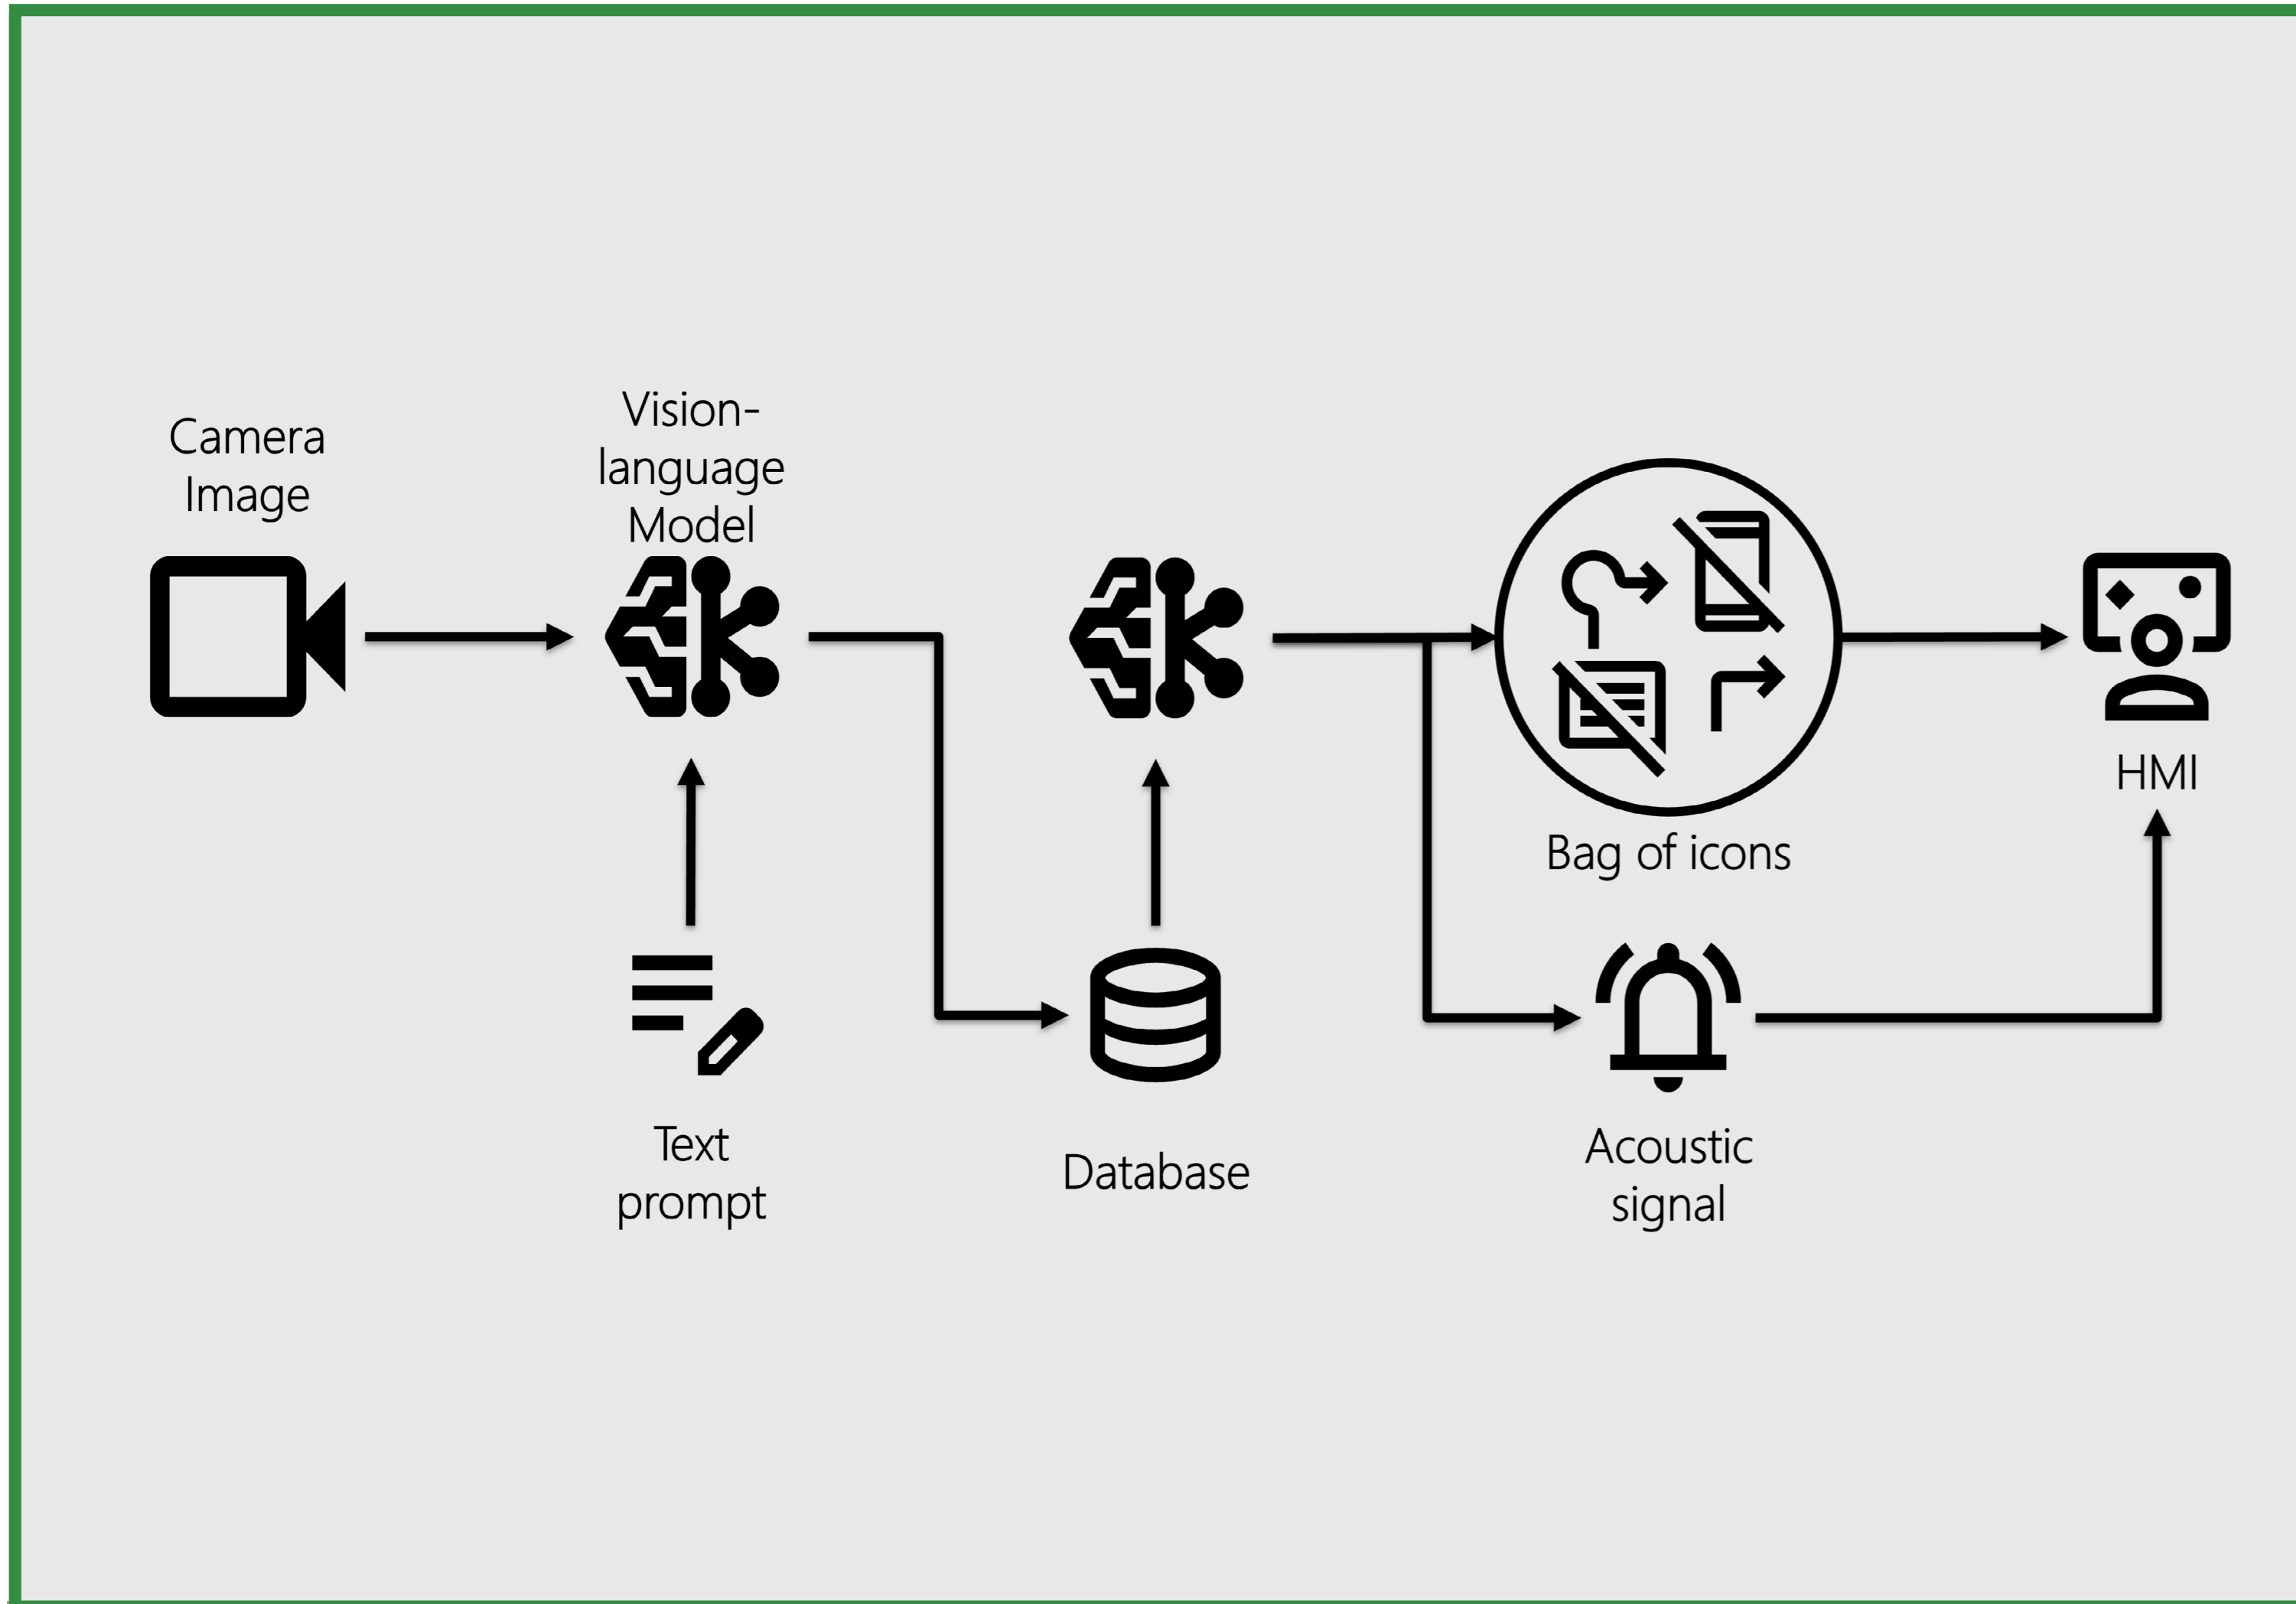

Evaluation Study of GenUI Prototype

Pipeline of GenUI

Activity Recognition

Generated Interface

Results of Evaluation Study