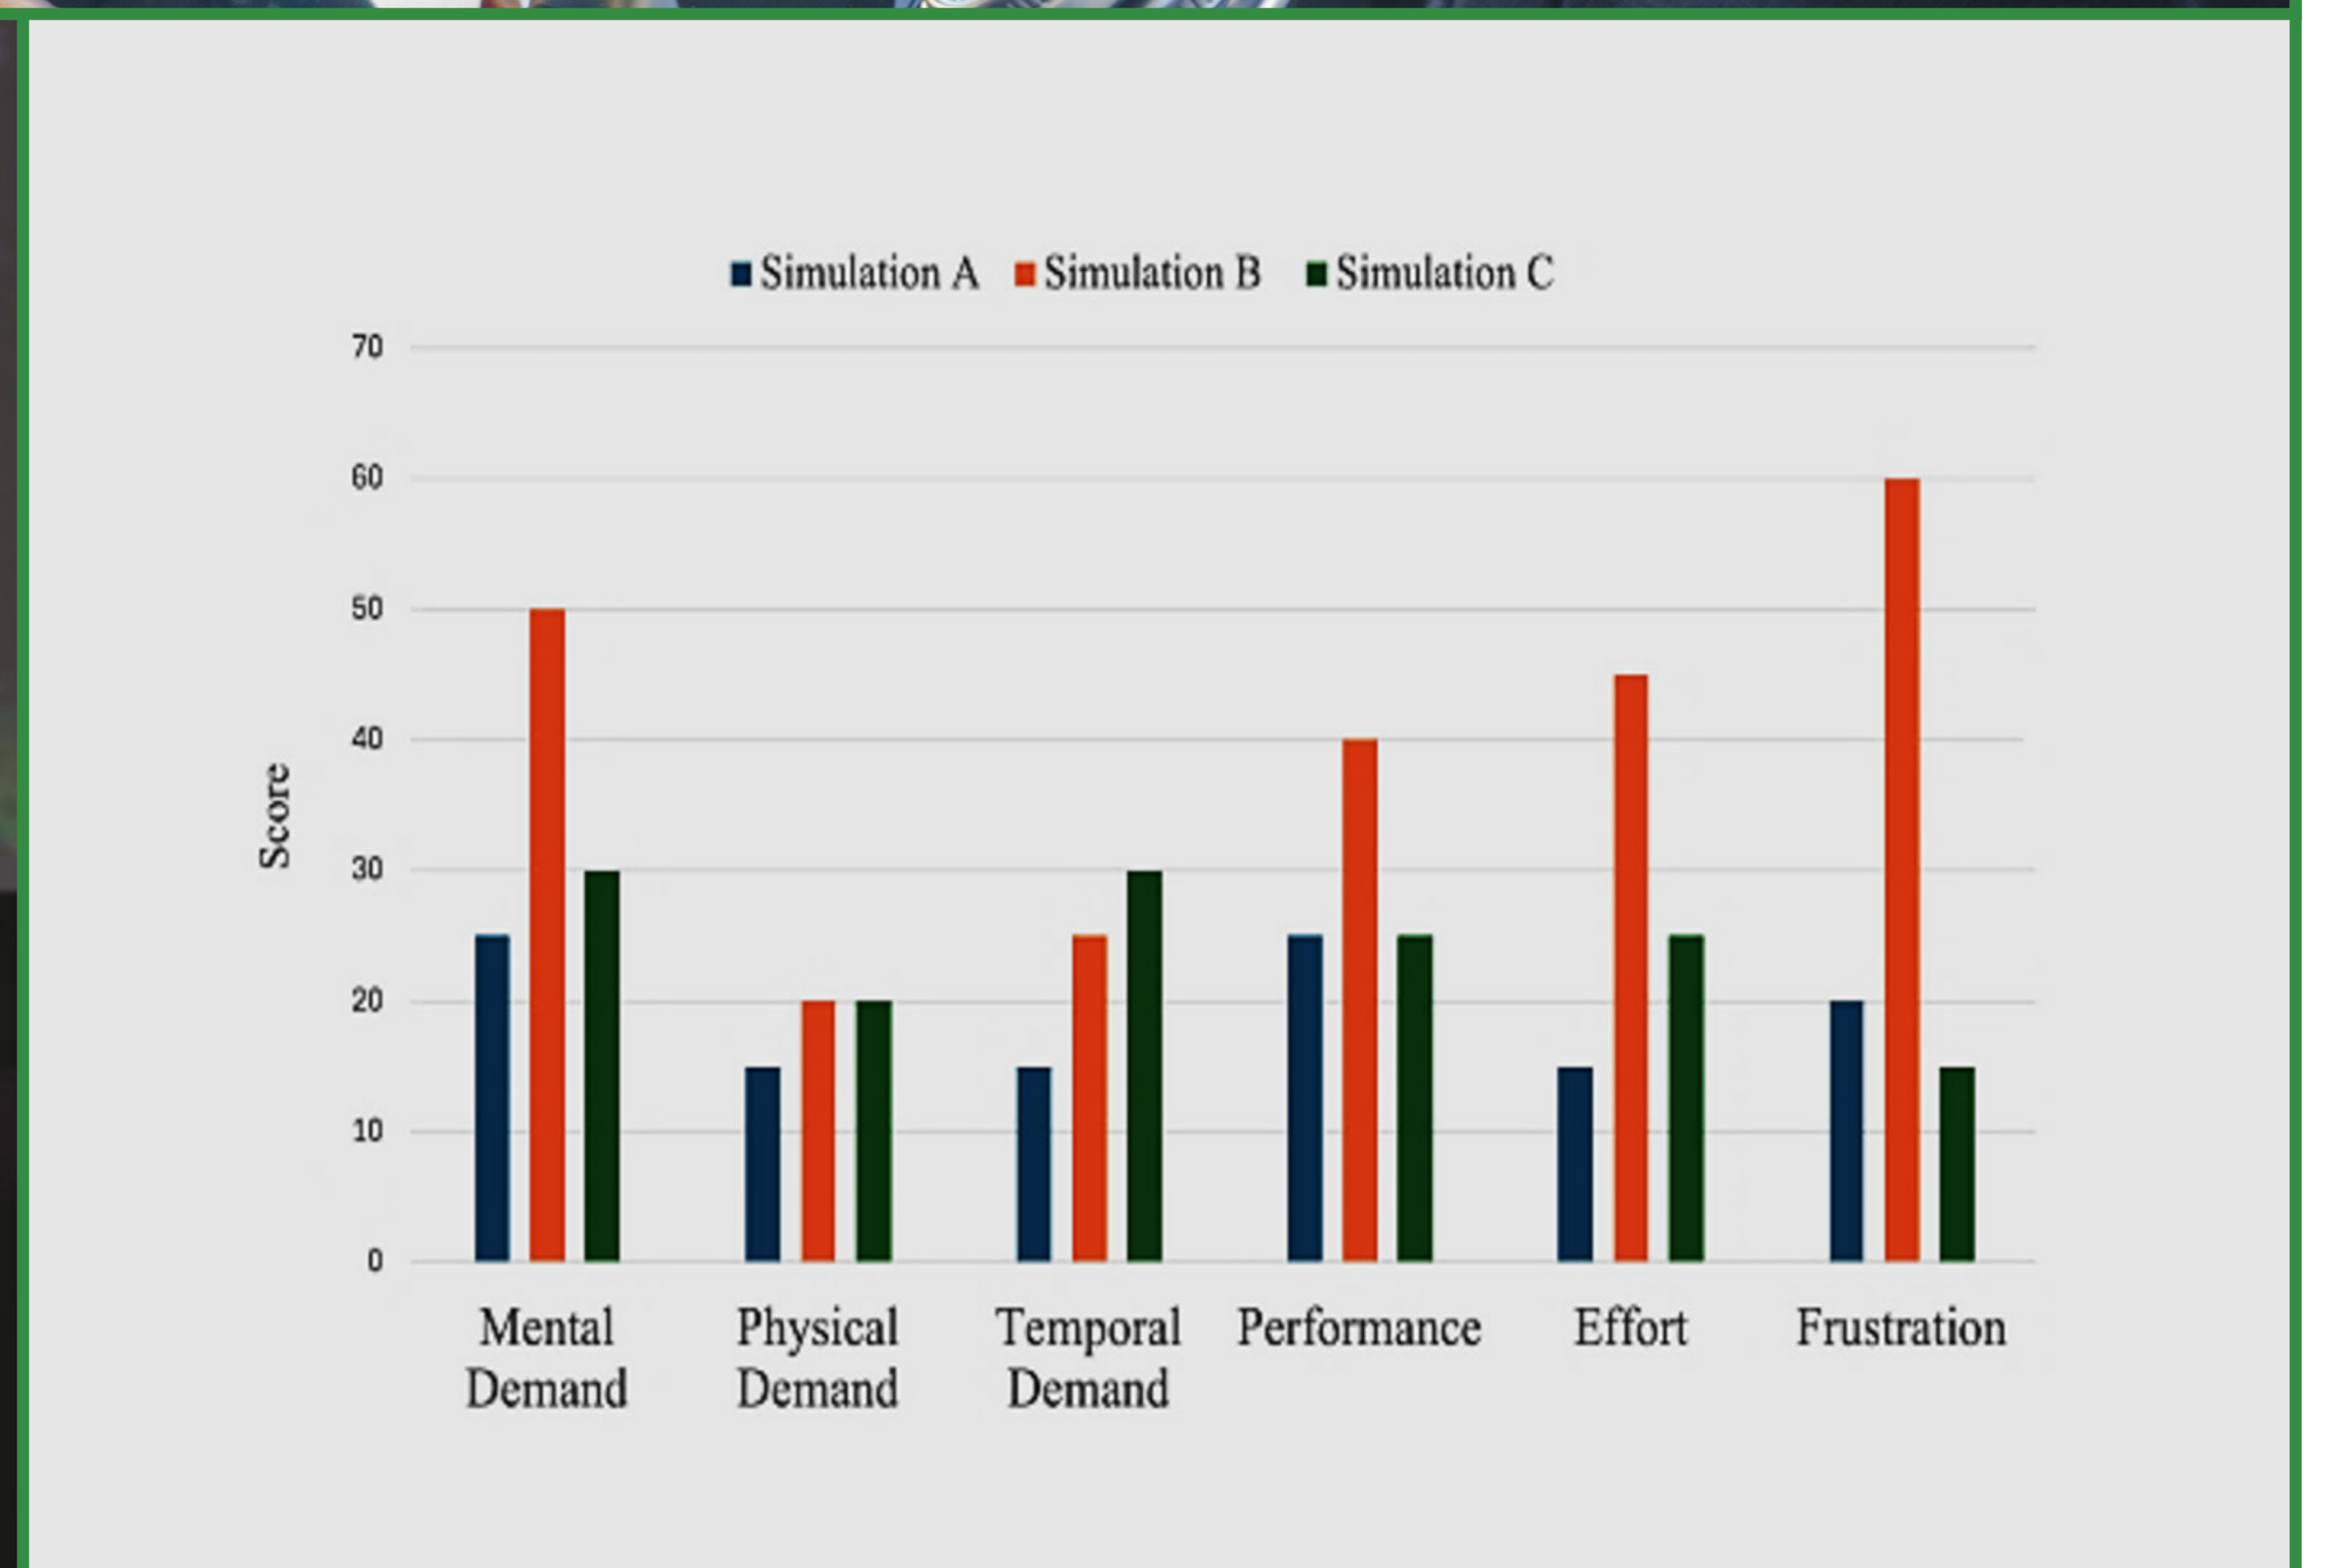

Evaluation Study of GenUI Prototype

Pipeline of GenUI

Activity Recognition

Generated Interface

Results of Evaluation Study